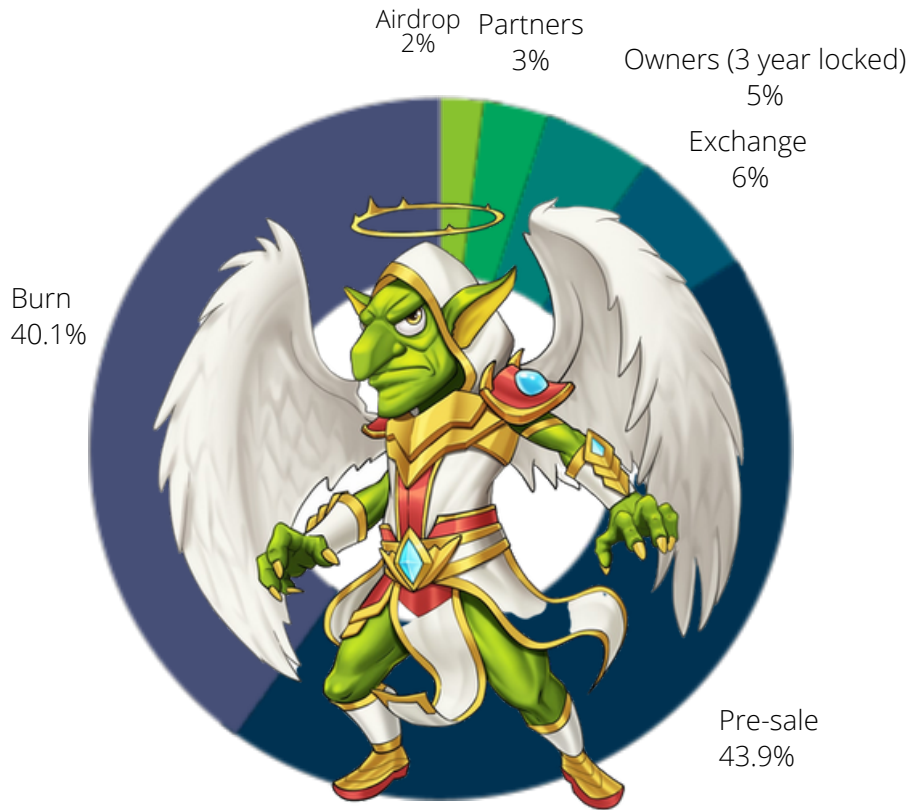

TOTAL SUPPLY: 100,000,000,000,000 GOBLIN

LOCK INFO

 Token Name Goblin	 Total Amount Locked 5,090,966,001,020 GOBLIN
 Token Symbol GOBLIN	 Token Address 0xDe2A66C92583 332E8e1F0AEEb0 3DEB749A3fD33a
 Token Decimal 18	

LOCK RECORDS

 Wallet Address 0x51d05CA6b8631c8dd9FE b69cB6aB99266335bC60	 Amount 5,090,966,001,020
 Unlock Time 2024.12.31 11:01 UTC	